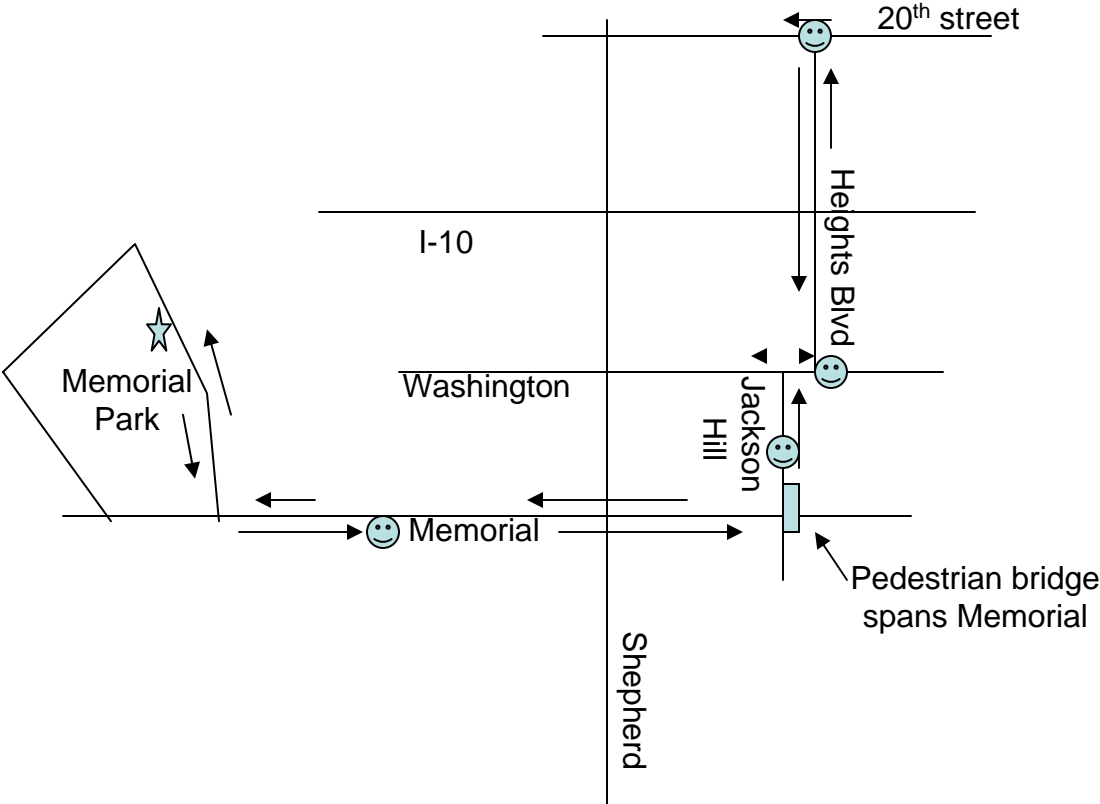

Heights - 12 miles

SAG Stops ☺

- 1) Jackson Hill/Dickson St
- 2) Heights/20th
- 3) Washington/Heights
- 4) Shell station on Memorial